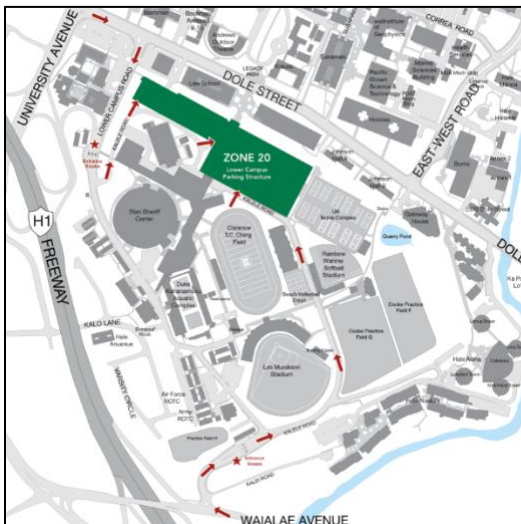

2023 LADR Workshop UH Parking Structure Instruction

LADR Attendees,

Please find below directions to the University of Hawaii at Manoa parking if you intend to arrive to the campus via personal automobiles or rental car.

1. Parking for the Campus Center venue will be located at Lower Campus parking structure (Zone 20).
2. From Highway H-1 westbound, exit via University Ave.
3. Go North on University Ave.
4. Turn right on Dole St at the intersection of Dole St. and University Ave.
5. Turn right at the first stop light, downhill towards the structure entrance.
6. Pay \$5USD (**Credit Card Only, NO Cash Accepted**) parking fee at the parking kiosk
7. After the parking kiosk take a hairpin turn left into the structure.
8. Take the elevator to the 5th floor (street level) and cross Dole Street into Campus Center (100 yards).

Entrances to the Parking Structure:

- From Dole St. to Lower Campus Rd.
- From Waialae Ave. to Kalele Rd.

Should you have any questions, please contact Mr. Rumesh at rsenthil@hawaii.edu or (321)-525-3478.